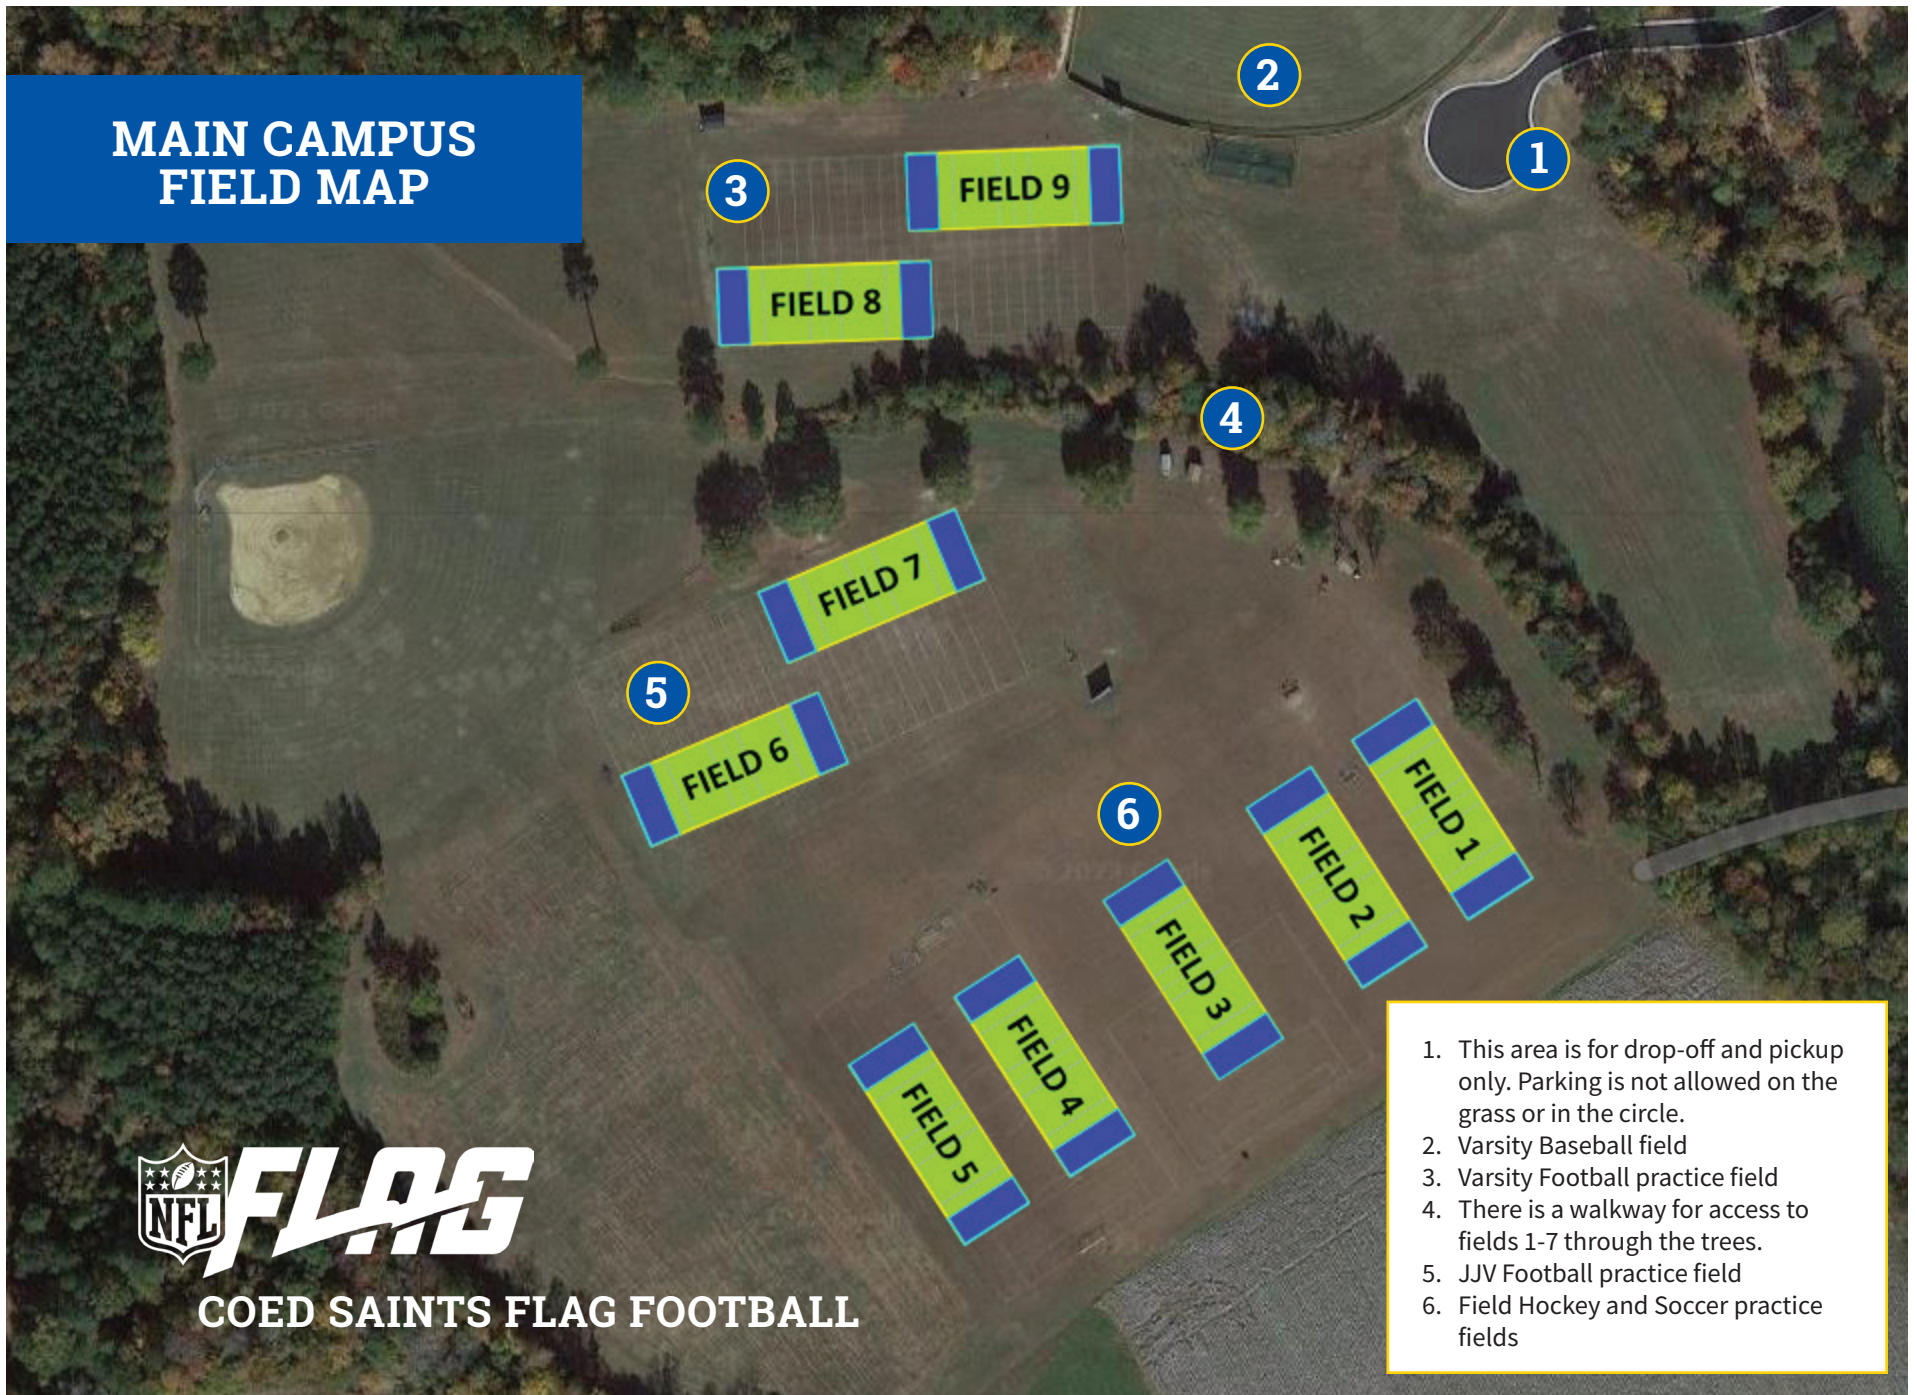

MAIN CAMPUS FIELD MAP

COED SAINTS FLAG FOOTBALL

1. This area is for drop-off and pickup only. Parking is not allowed on the grass or in the circle.
2. Varsity Baseball field
3. Varsity Football practice field
4. There is a walkway for access to fields 1-7 through the trees.
5. JJV Football practice field
6. Field Hockey and Soccer practice fields

NANSEMOND-SUFFOLK ACADEMY